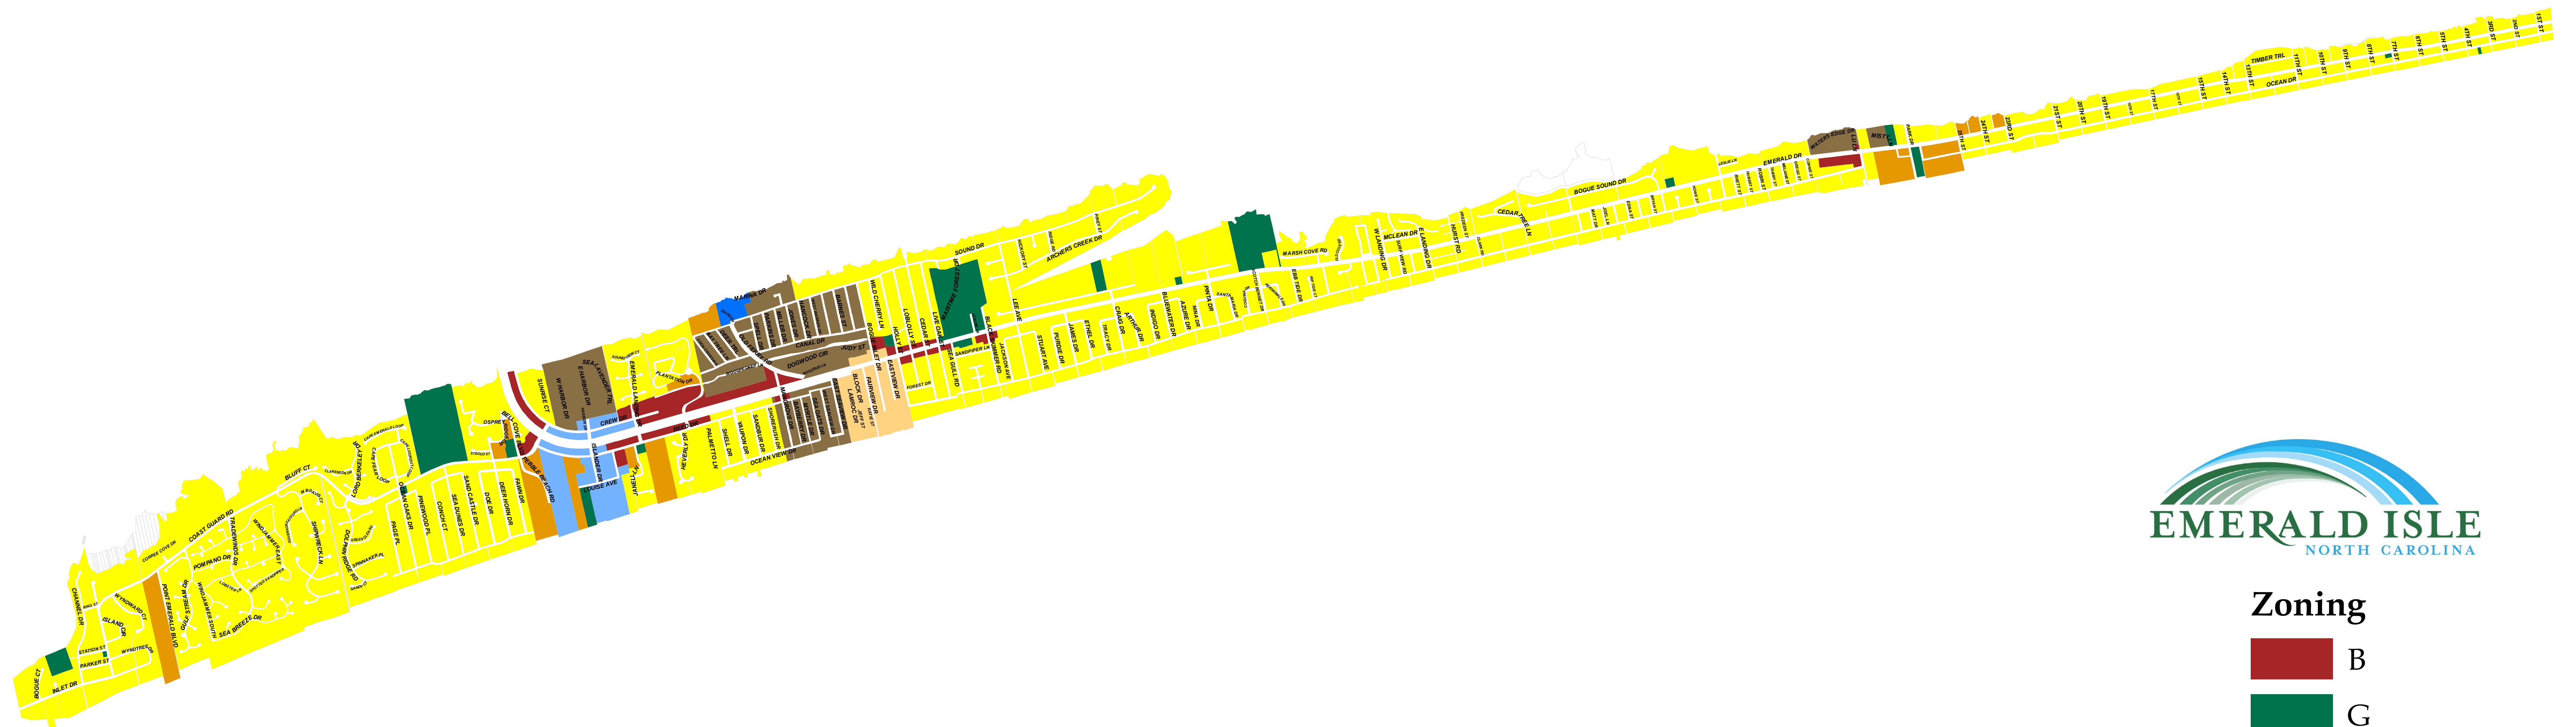

The Official Zoning Map For The Town of Emerald Isle

Zoning

-  B
-  G
-  MH1
-  MV
-  R2
-  RMF
-  VE
-  VW